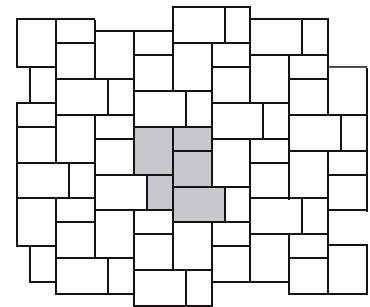

## SIZES

**Combo Bundle**

**3x6 Stone**  
Width 75mm (2.95")  
Length 150mm (5.91")

**6x6 Stone**  
Width 150mm (5.91")  
Length 150mm (5.91")

**6x9 Stone**  
Width 150mm (5.91")  
Length 225mm (8.86")  
**Individually Packaged**

**9x9 Stone**  
Width 225mm (8.86")  
Length 225mm (8.86")  
**Individually Packaged**

**9x12 Stone**  
Width 225mm (8.86")  
Length 300mm (11.81")  
**Individually Packaged**

Both sizes packaged together  
(144 - 3x6, 360 - 6x6 pe bundle)

## PATTERNS

**NOTE:** AUTOCad PAT Files are available for all Colonnade patterns.

**Pattern A**  
(Combo and 6x9)

**Pattern B**  
(Combo, 6x9, 9x9 and 9x12)

**Pattern C**  
(6x9, 9x9 and 9x12)

**Pattern D**  
(Combo, 6x9 and 9x9)

**Pattern E**  
(Combo and 6x9)

**Pattern F**  
(6x9 and 9x12)