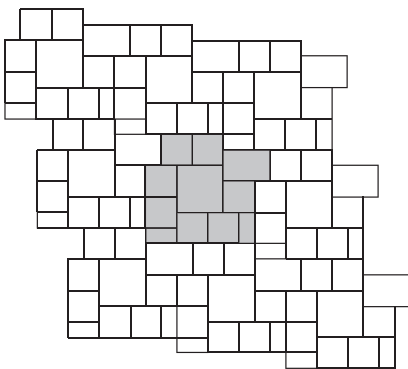

## SIZES

**Combo Bundle**

**3x6 Stone**  
Width 75mm (2.95")  
Length 150mm (5.91")

**6x6 Stone**  
Width 150mm (5.91")  
Length 150mm (5.91")

**6x9 Stone**  
Width 150mm (5.91")  
Length 225mm (8.86")  
**Individually Packaged**

**9x9 Stone**  
Width 225mm (8.86")  
Length 225mm (8.86")  
**Individually Packaged**

**9x12 Stone**  
Width 225mm (8.86")  
Length 300mm (11.81")  
**Individually Packaged**

Both sizes packaged together  
(144 - 3x6, 360 - 6x6 pe bundle)

## PATTERNS

**NOTE:** AUTOCad PAT Files are available for all Colonnade patterns.

**Pattern A**  
(Combo and 6x9)

**Pattern B**  
(Combo, 6x9, 9x9 and 9x12)

**Pattern C**  
(6x9, 9x9 and 9x12)

**Pattern D**  
(Combo, 6x9 and 9x9)

**Pattern E**  
(Combo and 6x9)

**Pattern F**  
(6x9 and 9x12)