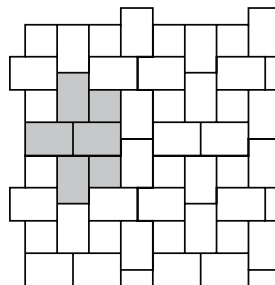

## SIZES

**Combo Bundle**

**3x6 Stone**  
Width 75mm (2.95")  
Length 150mm (5.91")

**6x6 Stone**  
Width 150mm (5.91")  
Length 150mm (5.91")

**6x9 Stone**  
Width 150mm (5.91")  
Length 225mm (8.86")  
**Individually Packaged**

**9x9 Stone**  
Width 225mm (8.86")  
Length 225mm (8.86")  
**Individually Packaged**

**9x12 Stone**  
Width 225mm (8.86")  
Length 300mm (11.81")  
**Individually Packaged**

Both sizes packaged together  
(144 - 3x6, 360 - 6x6 pe bundle)

## PATTERNS

**NOTE:** AUTOCad PAT Files are available for all Colonnade patterns.

**Pattern A**  
(Combo and 6x9)

**Pattern B**  
(Combo, 6x9, 9x9 and 9x12)

**Pattern C**  
(6x9, 9x9 and 9x12)

**Pattern D**  
(Combo, 6x9 and 9x9)

**Pattern E**  
(Combo and 6x9)

**Pattern F**  
(6x9 and 9x12)