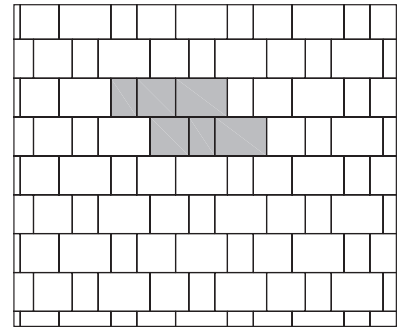

## SIZES

**8x12 Stone**  
7.87 x 11.81"  
(200 x 300mm)

**Individually Packaged**

**8x12 Stone**  
7.87 x 11.81"  
(200 x 300mm)

**12x12 Stone**  
11.81 x 11.81"  
(300 x 300mm)

**12x16 Stone**  
11.81 x 15.75"  
(300 x 400mm)

All 3 sizes packaged together  
(4 of each per layer)

## PATTERNS

**NOTE:** AUTOCad DWG and PAT files are available for all Ridgefield Plus patterns.

**Pattern A**  
(Combo Bundle Cluster)

**Pattern B**  
(Combo Bundle Cluster)

**Pattern C**  
(Combo Bundle Running Bond)

**Pattern D**  
(Combo Bundle L-Shape)

**Pattern E**  
(Combo Bundle Herringbone)

**Pattern F**  
(Combo Bundle L-Shape)

Stone	8x12 Stone		12x12 Stone		12x16 Stone	
	%	Ratio	%	Ratio	%	Ratio
Pattern A	22	2	33	2	45	2
Pattern B	22	2	33	2	45	2
Pattern C	22	2	33	2	45	2
Pattern D	22	1	33	1	45	1
Pattern E	22	4	33	4	45	4
Pattern F	22	4	33	4	45	4