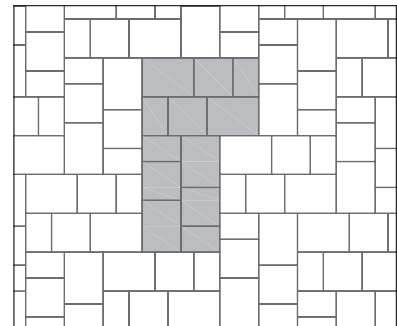

## SIZES

**8x12 Stone**  
7.87 x 11.81"  
(200 x 300mm)

**Individually Packaged**

**8x12 Stone**  
7.87 x 11.81"  
(200 x 300mm)

**12x12 Stone**  
11.81 x 11.81"  
(300 x 300mm)

**12x16 Stone**  
11.81 x 15.75"  
(300 x 400mm)

All 3 sizes packaged together  
(4 of each per layer)

## PATTERNS

**NOTE:** AUTOCad DWG and PAT files are available for all Ridgefield Plus patterns.

**Pattern A**  
(Combo Bundle Cluster)

**Pattern B**  
(Combo Bundle Cluster)

**Pattern C**  
(Combo Bundle Running Bond)

**Pattern D**  
(Combo Bundle L-Shape)

**Pattern E**  
(Combo Bundle Herringbone)

**Pattern F**  
(Combo Bundle L-Shape)

Stone	8x12 Stone		12x12 Stone		12x16 Stone	
	%	Ratio	%	Ratio	%	Ratio
Pattern A	22	2	33	2	45	2
Pattern B	22	2	33	2	45	2
Pattern C	22	2	33	2	45	2
Pattern D	22	1	33	1	45	1
Pattern E	22	4	33	4	45	4
Pattern F	22	4	33	4	45	4