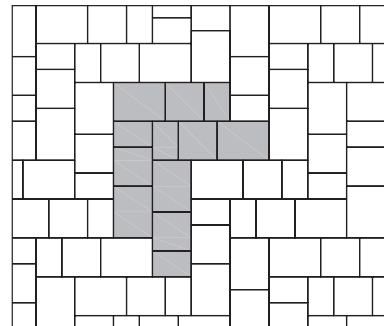

## SIZES

**8x12 Stone**  
7.87 x 11.81"  
(200 x 300mm)

**Individually Packaged**

**8x12 Stone**  
7.87 x 11.81"  
(200 x 300mm)

**12x12 Stone**  
11.81 x 11.81"  
(300 x 300mm)

**12x16 Stone**  
11.81 x 15.75"  
(300 x 400mm)

All 3 sizes packaged together  
(4 of each per layer)

## PATTERNS

**NOTE:** AUTOCad DWG and PAT files are available for all Ridgefield Plus patterns.

**Pattern A**  
(Combo Bundle Cluster)

**Pattern B**  
(Combo Bundle Cluster)

**Pattern C**  
(Combo Bundle Running Bond)

**Pattern D**  
(Combo Bundle L-Shape)

**Pattern E**  
(Combo Bundle Herringbone)

**Pattern F**  
(Combo Bundle L-Shape)

Stone	8x12 Stone		12x12 Stone		12x16 Stone	
	%	Ratio	%	Ratio	%	Ratio
Pattern A	22	2	33	2	45	2
Pattern B	22	2	33	2	45	2
Pattern C	22	2	33	2	45	2
Pattern D	22	1	33	1	45	1
Pattern E	22	4	33	4	45	4
Pattern F	22	4	33	4	45	4